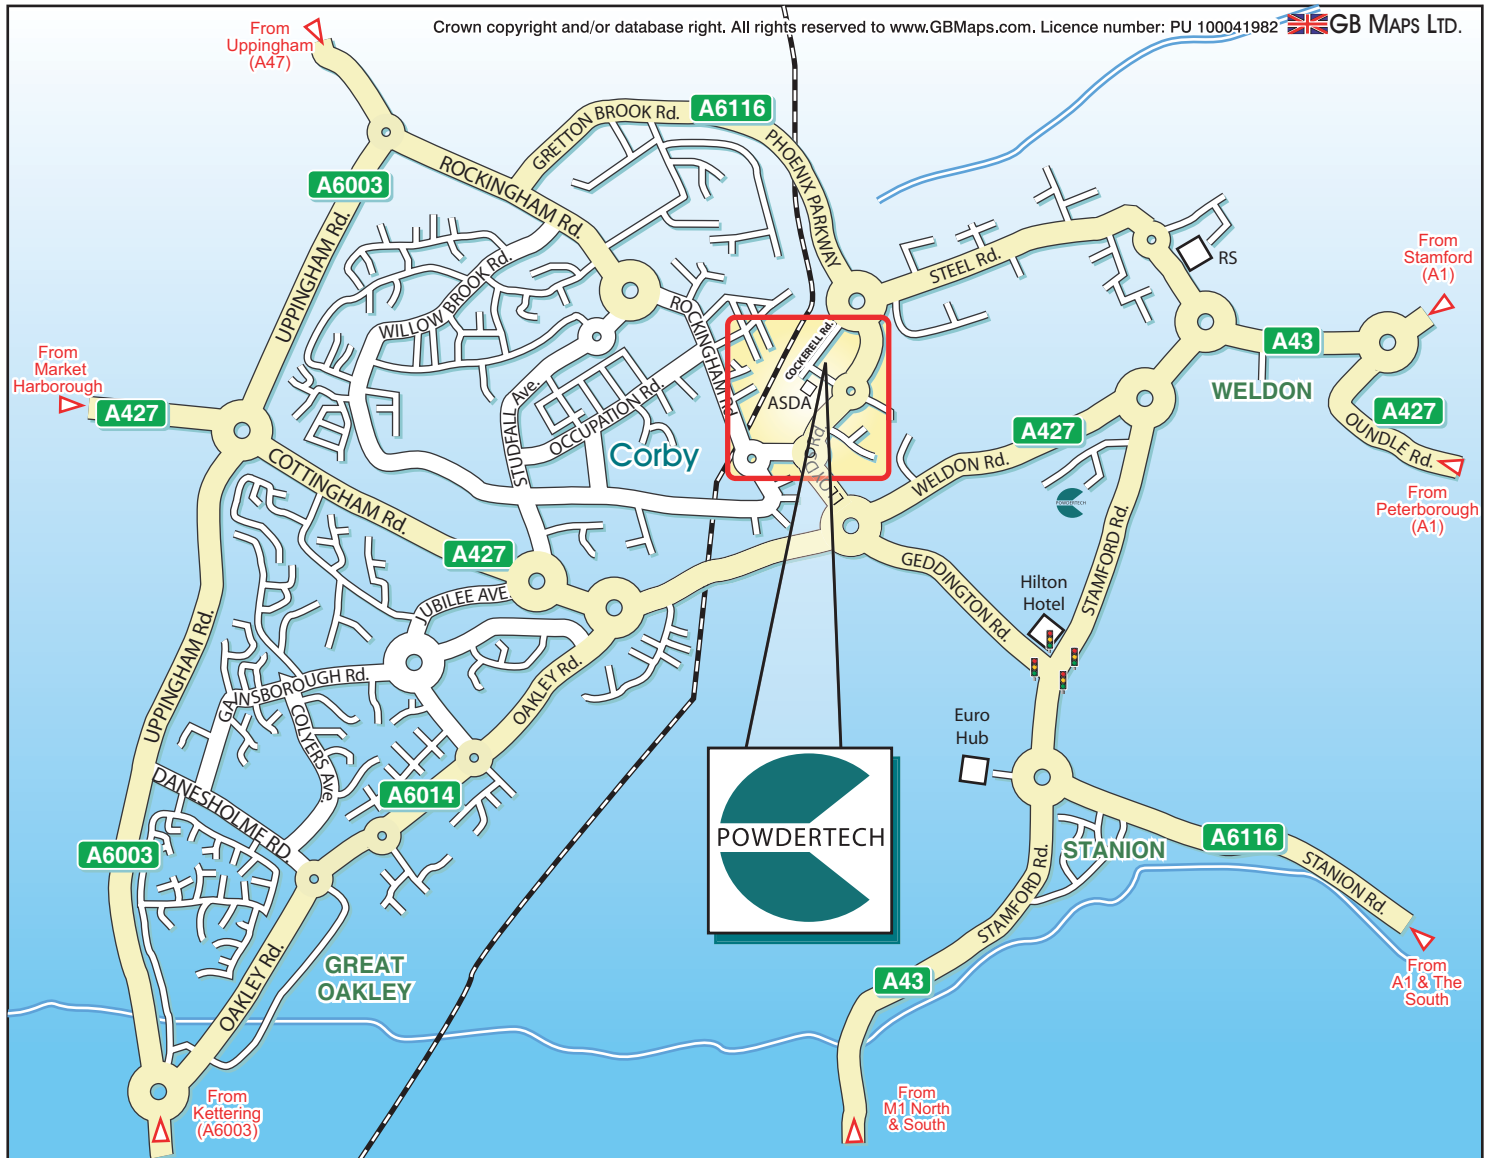

**From the South:**

Follow the M1 Northbound and exit at junction 15 and bear right onto the A508 towards Northampton. The road name changes to the A45, after 3 miles join the A43. After 12 miles at the roundabout take the first exit and join the A14. Bear left onto the next exit ramp and take the third exit onto the A43. After 7.5 miles take the second exit at the junction of the A43 and the A6116 "Eurohub" island. After 300 yards turn left at the Hilton Hotel traffic lights. At the next roundabout take the second exit. At the next roundabout take the second exit and with ASDA on your lefthand side at the next roundabout turn left. After 100yds turn right into Cockerell Road. Powdertech is 200yds on your right.

**From the South via the A1:**

Follow the A1 northbound until reaching the A14 westbound. Take the A14 westbound for 15 miles until the A6116 exit which is about 2 miles after the IKEA warehouse. After 10 miles take the 3rd exit at the eurohub island. After 300 yards turn left at the Hilton Hotel traffic lights. At the next roundabout take the second exit. At the next roundabout take the second exit and with ASDA on your lefthand side at the next roundabout turn left. After 100yds turn right into Cockerell Road. Powdertech is 200yds on your right.

**From the North via M6 and M1:**

Follow the M1 south and exit eastbound on the A14. After 20 miles exit on the A43 towards Corby. After 7.5 miles take the second exit at the junction of the A43 and the A6116 "Eurohub" island. After 300 yards turn left at the Hilton Hotel traffic lights. At the next roundabout take the second exit. At the next roundabout take the second exit and with ASDA on your lefthand side at the next roundabout turn left. After 100yds turn right into Cockerell Road. Powdertech is 200yds on your right.