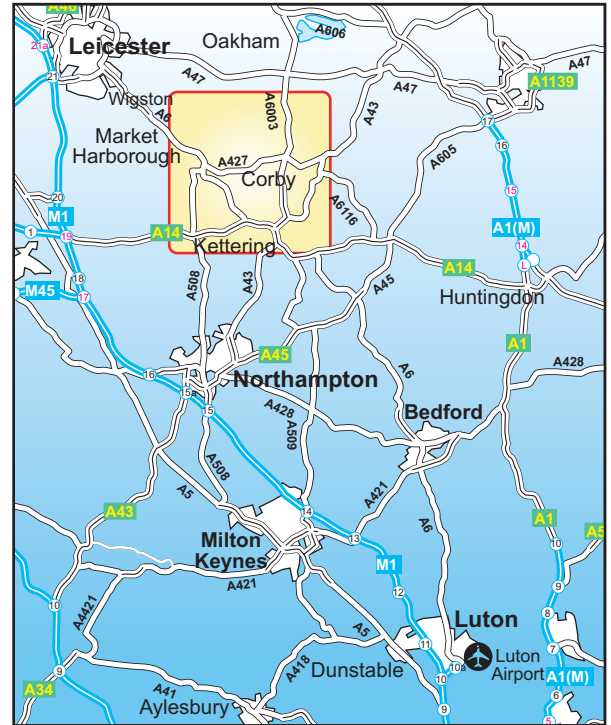

**From the South:**

Follow the M1 Northbound and exit at junction 15 and bear right onto the A508 towards Northampton. The road name changes to the A45, after 3 miles join the A43. After 12 miles at the roundabout take the first exit and join the A14. Bear left onto the next exit ramp and take the third exit onto the A43. After 7.5 miles take the second exit at the junction of the A43 and the A6116 "Eurohub" island. After 300 yards turn left at the Hilton Hotel traffic lights. At the next roundabout take the second exit. At the next roundabout take the second exit and with ASDA on your lefthand side at the next roundabout turn left. After 100yds turn right into Cockerell Road. Powdertech is 200yds on your right.

**From the South via the A1:**

Follow the A1 northbound until reaching the A14 westbound. Take the A14 westbound for 15 miles until the A6116 exit which is about 2 miles after the IKEA warehouse. After 10 miles take the 3rd exit at the eurohub island. After 300 yards turn left at the Hilton Hotel traffic lights. At the next roundabout take the second exit. At the next roundabout take the second exit and with ASDA on your lefthand side at the next roundabout turn left. After 100yds turn right into Cockerell Road. Powdertech is 200yds on your right.

**From the North via M6 and M1:**

Follow the M1 south and exit eastbound on the A14. After 20 miles exit on the A43 towards Corby. After 7.5 miles take the second exit at the junction of the A43 and the A6116 "Eurohub" island. After 300 yards turn left at the Hilton Hotel traffic lights. At the next roundabout take the second exit. At the next roundabout take the second exit and with ASDA on your lefthand side at the next roundabout turn left. After 100yds turn right into Cockerell Road. Powdertech is 200yds on your right.